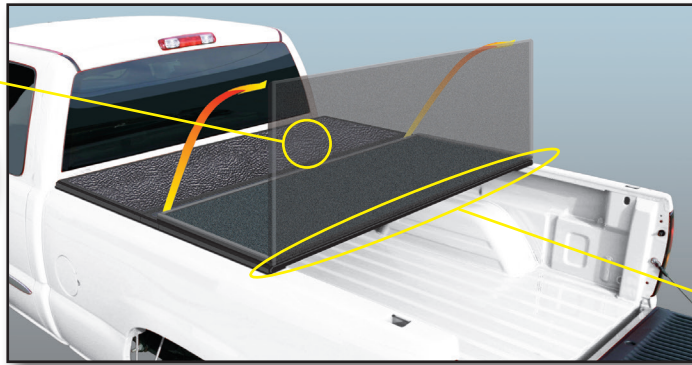

Tie-Down Buckle

Cab Latches

Top & Bottom

Aluminum Panels

Extended Hinge Seal

Rear Latches

Wide Foam Perimeter Seal

- Easy on or off in less than six minutes
- Completely assembled in the box – no loose parts
- No tools required
- Drive with the cover in the open or closed position
- Tailgate lock can provide additional security
- Sleek appearance improves gas mileage