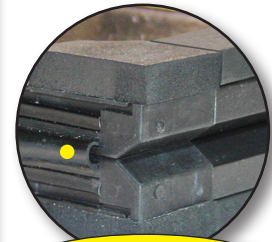

Tie-Down Buckle

Cab Latches

Top & Bottom

Aluminum Panels

Extended Hinge Seal

Rear Latches

Wide Foam Perimeter Seal

- Easy on or off in less than six minutes
- Completely assembled in the box – no loose parts
- No tools required
- Drive with the cover in the open or closed position
- Tailgate lock can provide additional security
- Sleek appearance improves gas mileage