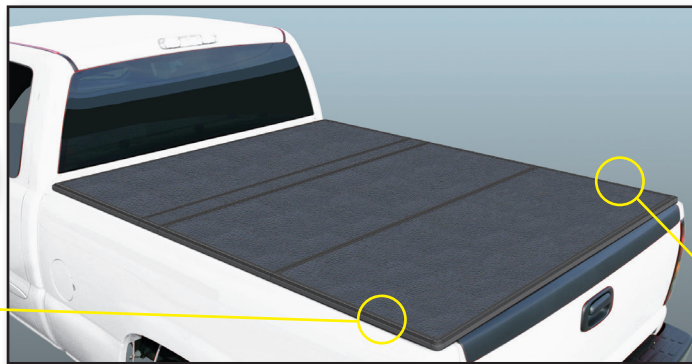

Tie-Down Buckle

Cab Latches

Top & Bottom

Aluminum Panels

Extended Hinge Seal

Rear Latches

Wide Foam Perimeter Seal

- Easy on or off in less than six minutes
- Completely assembled in the box – no loose parts
- No tools required
- Drive with the cover in the open or closed position
- Tailgate lock can provide additional security
- Sleek appearance improves gas mileage