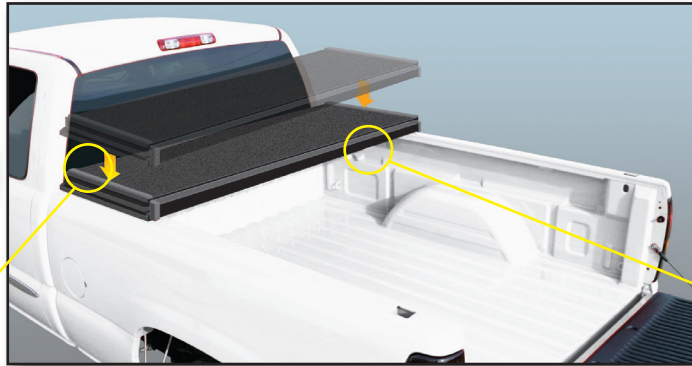

Great Quality

Awesome Price

Best Value

No Assembly or Drilling Required

E - SERIES

Improve Gas Mileage

NEW

Hard Folding Tonneau Cover
Installation is simple, quick, and easy.

Tie-Down Buckle

Cab Latches

Top & Bottom

Aluminum Panels

Extended Hinge Seal

Rear Latches

Wide Foam Perimeter Seal

- Easy on or off in less than six minutes
- Completely assembled in the box – no loose parts
- No tools required
- Drive with the cover in the open or closed position
- Tailgate lock can provide additional security
- Sleek appearance improves gas mileage