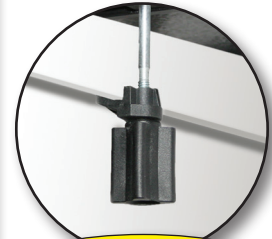

Great Quality

Awesome Price

Best Value

No Assembly or Drilling Required

E - SERIES

Improve Gas Mileage

NEW

Hard Folding Tonneau Cover
Installation is simple, quick, and easy.

Tie-Down Buckle

Cab Latches

Top & Bottom

Aluminum Panels

Extended Hinge Seal

Rear Latches

Wide Foam Perimeter Seal

- Easy on or off in less than six minutes
- Completely assembled in the box – no loose parts
- No tools required
- Drive with the cover in the open or closed position
- Tailgate lock can provide additional security
- Sleek appearance improves gas mileage